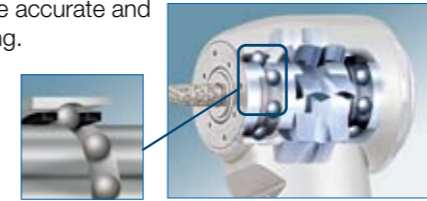

S·Max M

coMfortable Performance Series

AIR TURBINES

Clean Head System

The patented NSK Clean Head System is a special mechanism designed to automatically prevent the entry of oral fluids and other contaminants into the handpiece head prolonging the life of the bearings.

NSK "UP2" Push Button Chuck

The new NSK chuck design guarantees outstanding bur retention and patient safety. The push button head cap is designed for comfortable easy bur release.

Quattro Water Spray & Cellular Glass Optics

The NSK Quattro Water Spray effectively cools the entire operating field whilst the cellular glass optic rod delivers light exactly where it is needed.

NSK "ISB" Integrated Shaft Bearings

In the NSK ISB, the shaft itself forms the inner race. Unification of the shaft and the inner race provide higher rigidity which in reduces vibration and guarantees more accurate and consistent cutting.