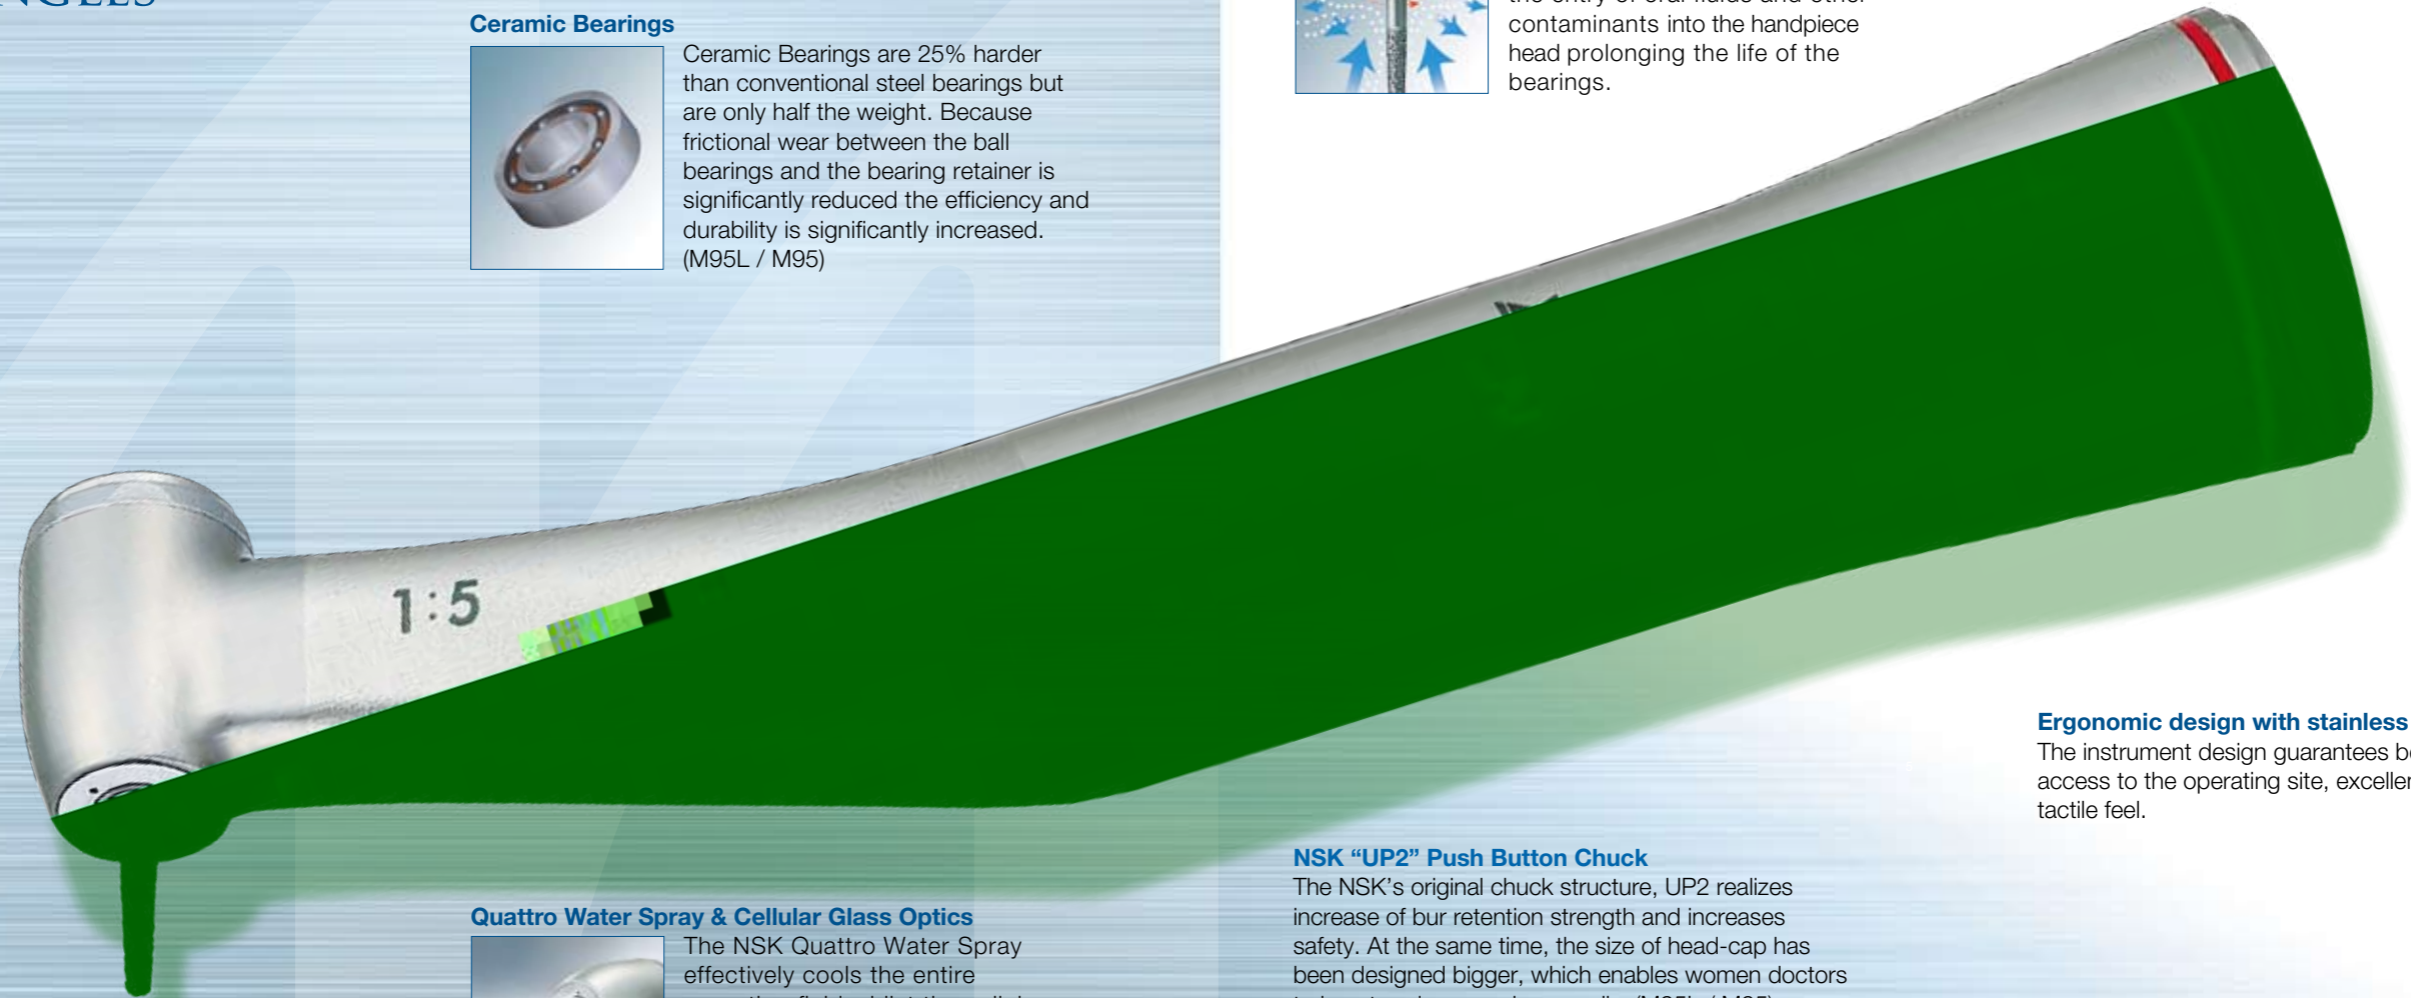

135°C
Autoclavable
up to 135°C

S·Max M

coMfortable Performance Series

CONTRA-ANGLES

Ceramic Bearings

Ceramic Bearings are 25% harder than conventional steel bearings but are only half the weight. Because frictional wear between the ball bearings and the bearing retainer is significantly reduced the efficiency and durability is significantly increased. (M95L / M95)

Clean Head System

The patented NSK Clean Head System is a special mechanism designed to automatically prevent the entry of oral fluids and other contaminants into the handpiece head prolonging the life of the bearings.

Quiet and no vibration

NSK ultra-precision micro machining technology know-how has been applied to design an internal gearing system that remarkably reduces noise and vibration to the lowest level resulting in improved comfort for patients and clinicians.