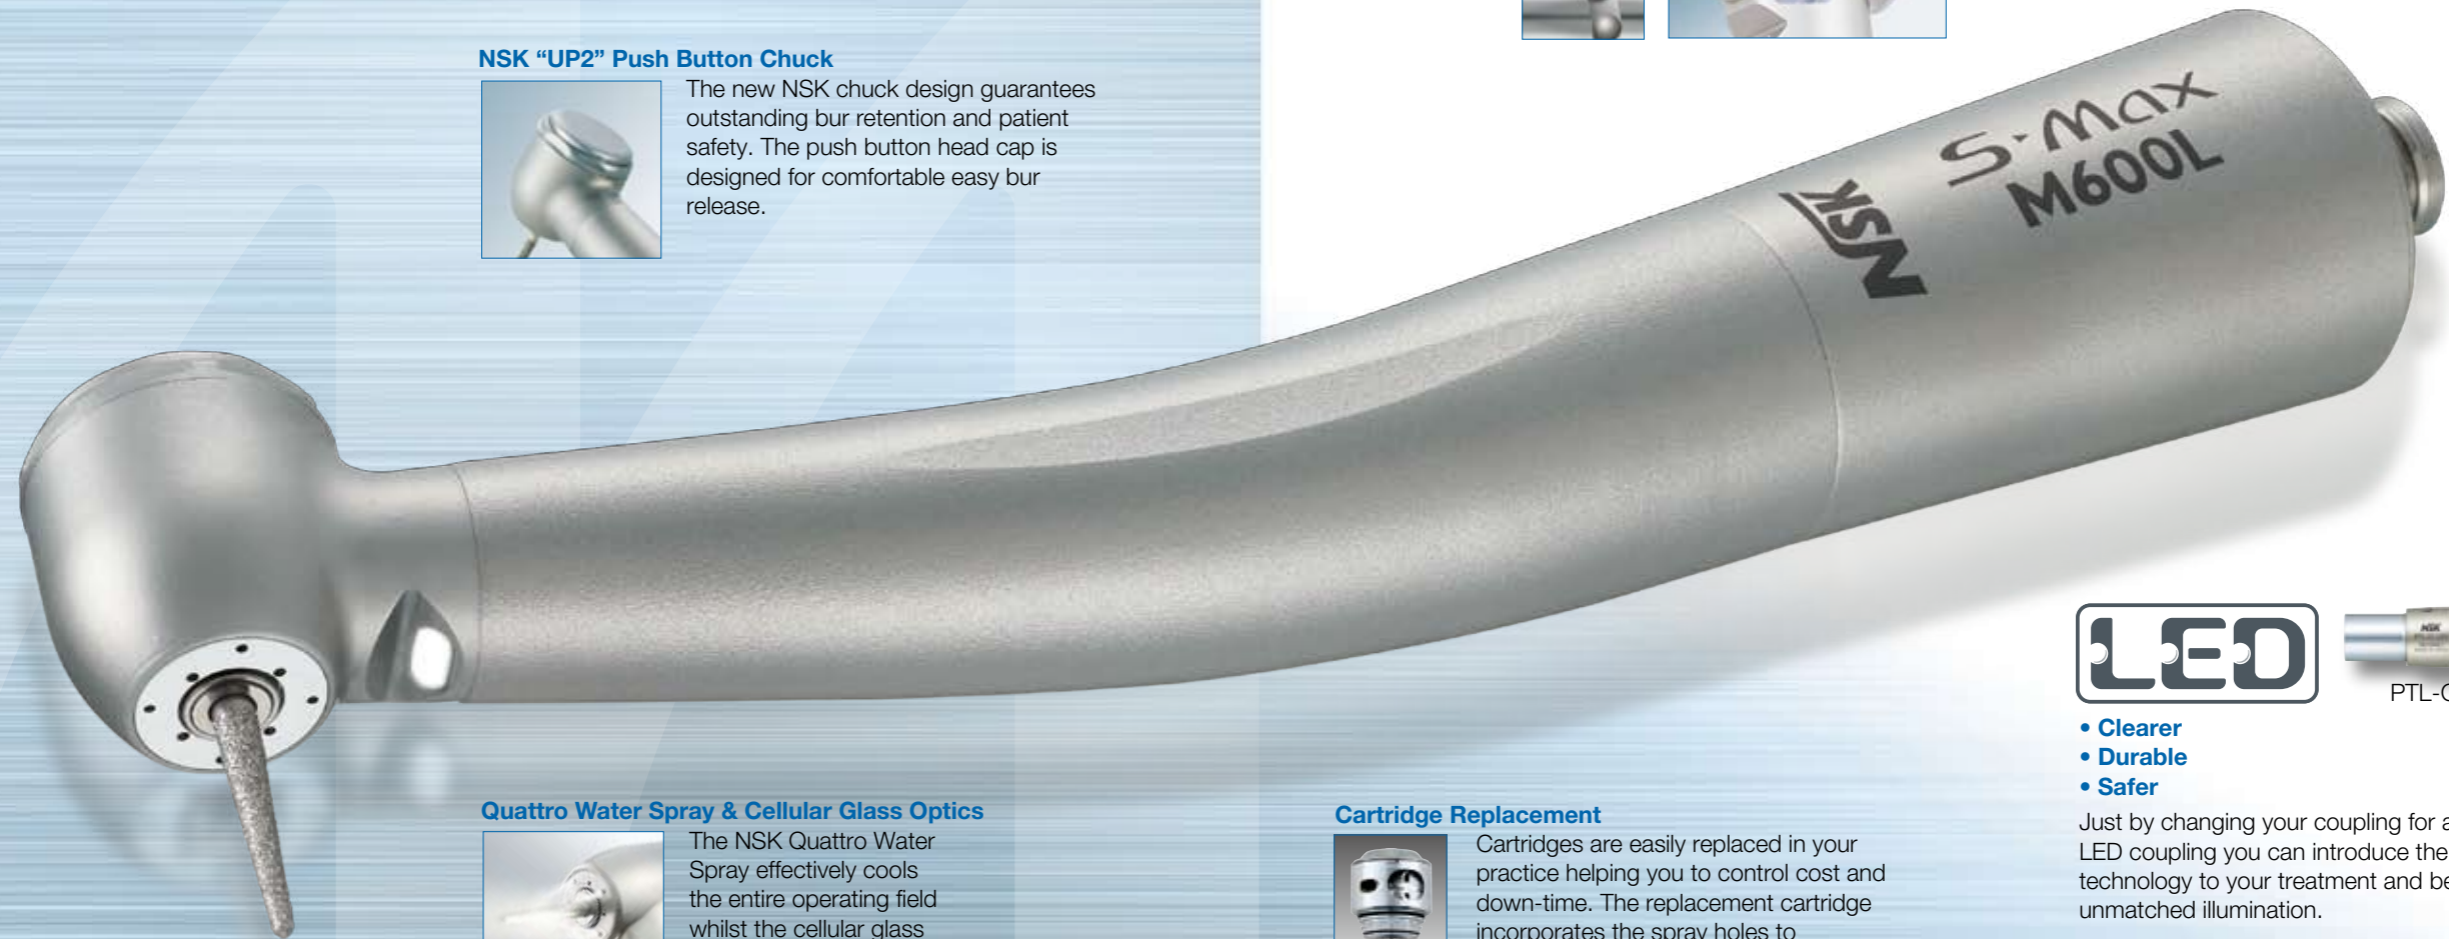

S·Max M

coMfortable Performance Series

AIR TURBINES

Clean Head System

The patented NSK Clean Head System is a special mechanism designed to automatically prevent the entry of oral fluids and other contaminants into the handpiece head prolonging the life of the bearings.

NSK "UP2" Push Button Chuck

The new NSK chuck design guarantees outstanding bur retention and patient safety. The push button head cap is designed for comfortable easy bur release.

Quattro Water Spray & Cellular Glass Optics

The NSK Quattro Water Spray effectively cools the entire operating field whilst the cellular glass optic rod delivers light exactly where it is needed.

NSK "ISB" Integrated Shaft Bearings

In the NSK ISB, the shaft itself forms the inner race. Unification of the shaft and the inner race provide higher rigidity which in reduces vibration and guarantees more accurate and consistent cutting.

Slim design with stainless steel body

Slim ergonomically designed instrument body guarantees excellent visibility and comfortable operation allowing you to work even more precisely and effectively.

PTL-CL-LED